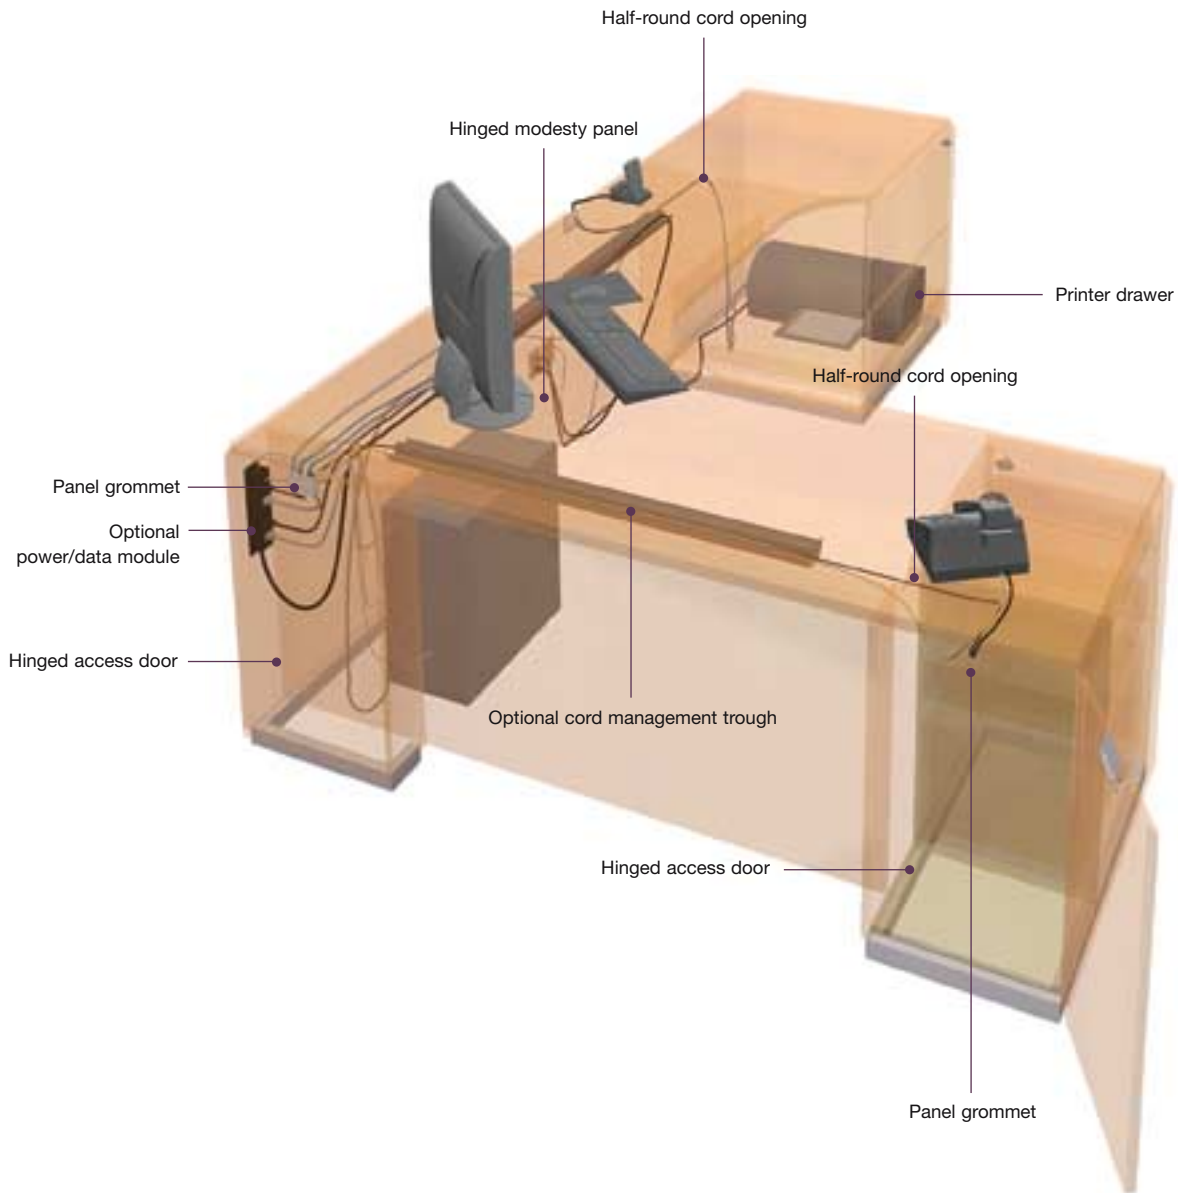

Center drawers provide necessary storage for small items.

Extended desks and credenzas make the most of surface work space.

Highback organizers offer additional vertical space to accommodate taller monitors.

- The door on the approach-side desk pedestal opens, providing handy access for cord management. These hinged access doors are standard on all Prevail desks.
- Optional cord management troughs, attached to the underside of worksurfaces, keep cords out of the knee space and off the floor.

Lockable extended-depth printer returns securely house computer accessories, freeing up desktop space. Cords run to power sources through a half-round cord opening in the top or bottom of the unit.

Optional panel grommets channel cords off worksurfaces and into the back of pedestals.

Optional worksurface grommets guide cords away from tops, eliminating snarls.

Hinged modesty panels allow access to building power/data sources.

Half-round cord openings route cords through desks, returns and credenzas. Add optional power/data modules for plug-and-play convenience.