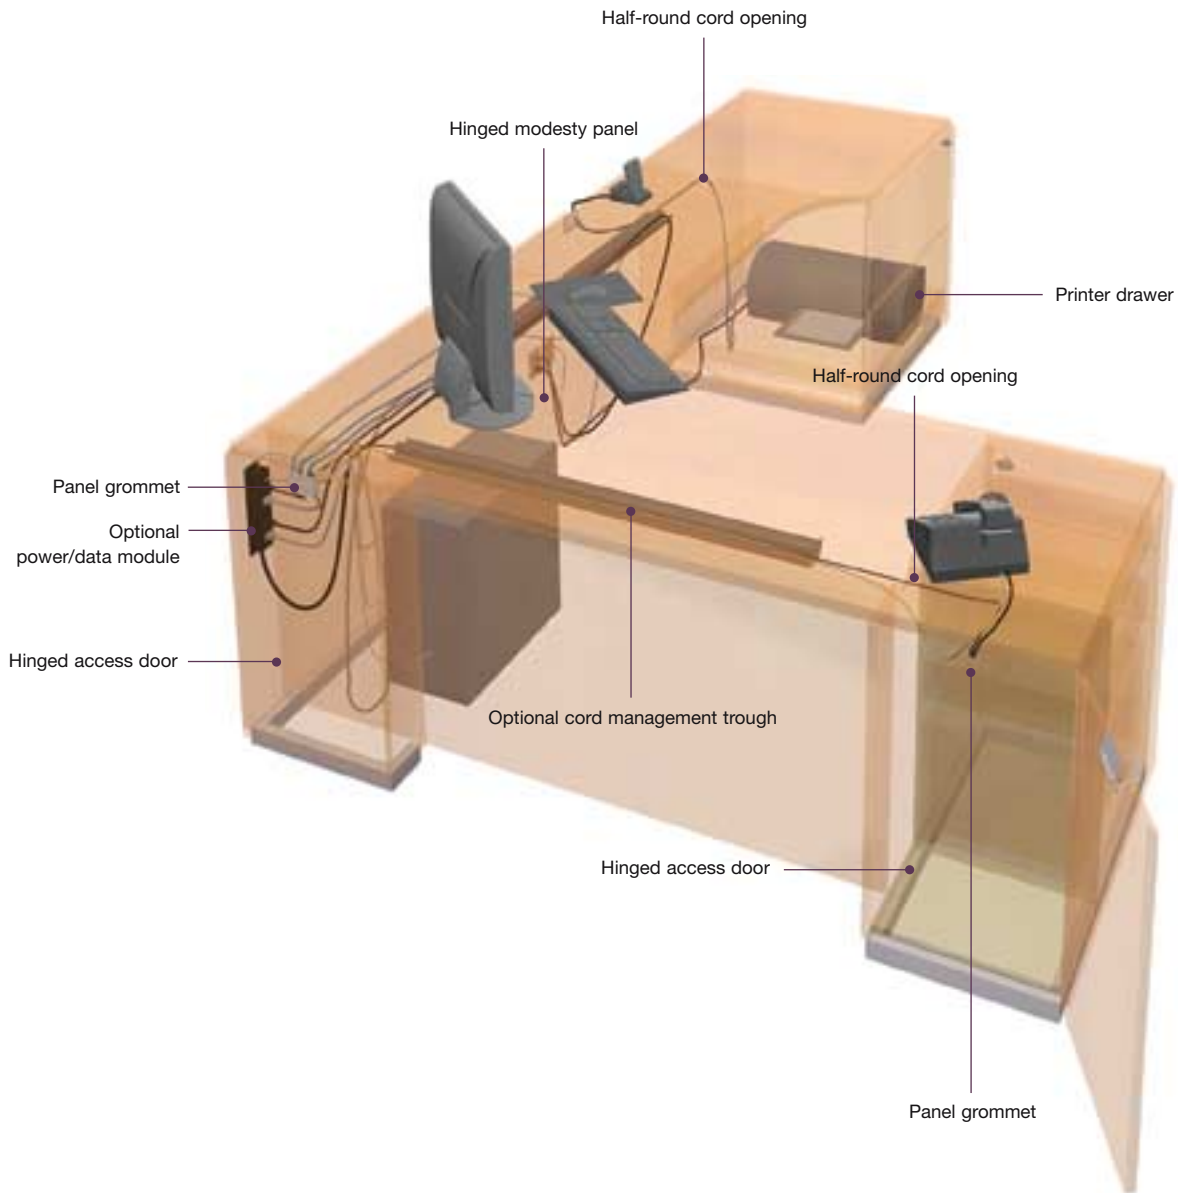

Center drawers provide necessary storage for small items.

Extended desks and credenzas make the most of surface work space.

Highback organizers offer additional vertical space to accommodate taller monitors.

- The door on the approach-side desk pedestal opens, providing handy access for cord management. These hinged access doors are standard on all Prevail desks.
- Optional cord management troughs, attached to the underside of worksurfaces, keep cords out of the knee space and off the floor.

Lockable extended-depth printer returns securely house computer accessories, freeing up desktop space. Cords run to power sources through a half-round cord opening in the top or bottom of the unit.

Optional panel grommets
channel cords off worksurfaces
and into the back of pedestals.

Optional worksurface grommets
guide cords away from tops,
eliminating snarls.

Hinged modesty panels
allow access to building
power/data sources.

Half-round cord openings
route cords through desks,
returns and credenzas. Add
optional power/data modules
for plug-and-play convenience.