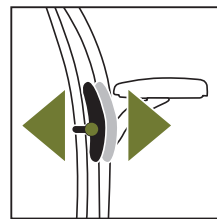

- Skye comes with all adjustments standard, so you get everything necessary for comfort, productivity, and healthful sitting
- Four zone tension adjustment accommodates different users' weights and preferences
- Skye's controls are simple and intuitive, easy to reach and adjust
- Synchro-tilt mechanism provides simple dynamic support that automatically responds to your movements
- Pullout card at the base of the seat gives you concise operating instructions
- For lower seat-height requirements, specify P2 pneumatic cylinder/base option

Angle Skye's seat pan forward 4 degrees by depressing a lever to put your body in a healthful work-intensive posture.

Sit upright or slightly reclined in the Skye chair and receive comfortable support for your entire body in these common work postures. Lock the seat back in any position with just the flip of a lever.

Recline over a 40-degree range and experience the support Skye's synchro-tilt motion provides even in deeply reclined postures.

Lift yourself slightly off the seat and turn the **reclining tension** adjustment knob to any of four settings for the one that feels comfortable for your weight.

Adjust Skye's optional **headrest** up and down through a 3 1/2-inch range and forward and back over a 3-inch range. In addition, you can tilt the headrest up to 35 degrees.

Move Skye's **lumbar support** up and down over a 6-inch range on the vertical spine located behind the chair's back. Fine-tune the lumbar support depth over a 3/4-inch range.