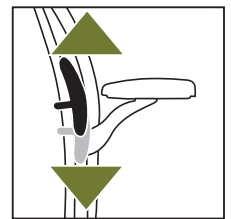

- Skye comes with all adjustments standard, so you get everything necessary for comfort, productivity, and healthful sitting
- Four zone tension adjustment accommodates different users' weights and preferences
- Skye's controls are simple and intuitive, easy to reach and adjust
- Synchro-tilt mechanism provides simple dynamic support that automatically responds to your movements
- Pullout card at the base of the seat gives you concise operating instructions
- For lower seat-height requirements, specify P2 pneumatic cylinder/base option

Angle Skye's seat pan forward 4 degrees by depressing a lever to put your body in a healthful work-intensive posture.

Sit upright or slightly reclined in the Skye chair and receive comfortable support for your entire body in these common work postures. Lock the seat back in any position with just the flip of a lever.

Recline over a 40-degree range and experience the support Skye's synchro-tilt motion provides even in deeply reclined postures.

Lift yourself slightly off the seat and turn the **reclining tension** adjustment knob to any of four settings for the one that feels comfortable for your weight.

Adjust Skye's optional **headrest** up and down through a 3 1/2-inch range and forward and back over a 3-inch range. In addition, you can tilt the headrest up to 35 degrees.

Move Skye's **lumbar support** up and down over a 6-inch range on the vertical spine located behind the chair's back. Fine-tune the lumbar support depth over a 3/4-inch range.